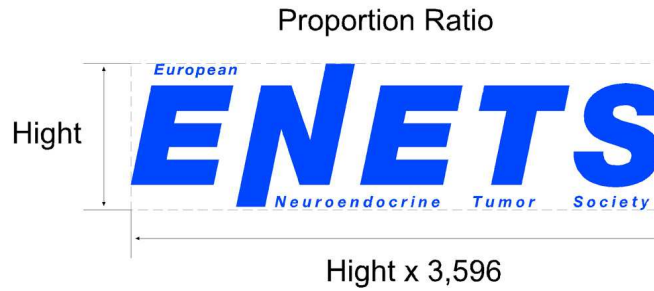

Use of the ENETS Logo

CORRECT!

Client: ENETS

Logo Design: The company logo is an important and valued graphic element and must be used consistently and appropriately, even minor variations will undermine and compromise the image of the branding.